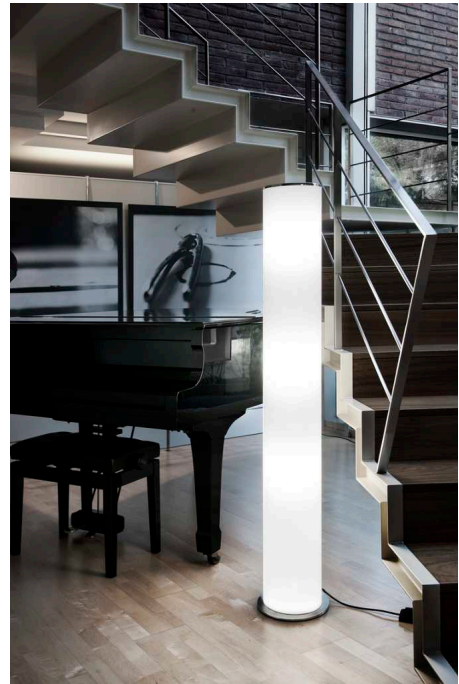

GIRAVOLT G-6 LED

Designer	Carlos Puchol
Application	Floor lamp
Frame	Steel
Diffuser	Polyester parchment
Bulb	Led
Power	50 W
Lumen	7.500 lm
Kelvin	3.000K
Dimmable	Push
Switch	No
IP	20
Class	I
RF	850º
F	Installation on flammable surfaces

Finishes

C-Chrome NM-Matt nickel

Dimensions